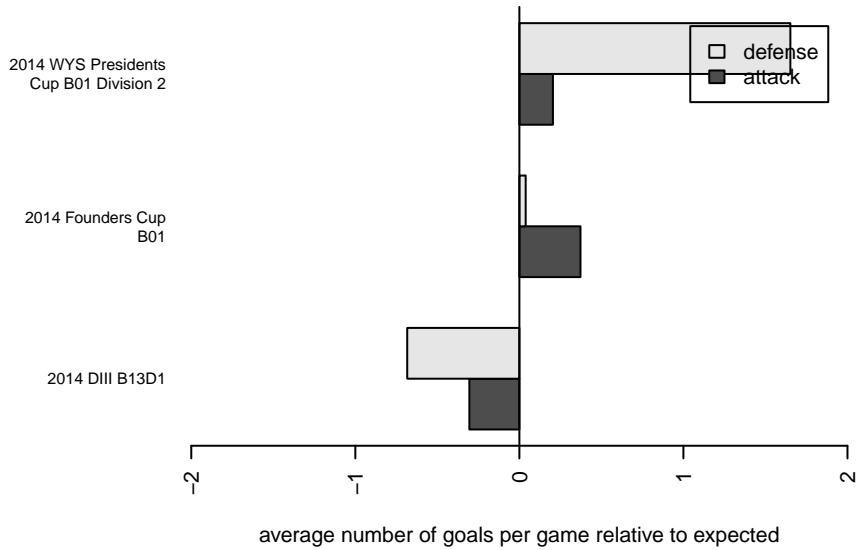

# South Tacoma United Garcia B01

South Tacoma United FC  
 Tacoma, WA  
 B01 total strength=893  
 attack=1.82 defense=1.05  
 fall league = DIII B13D1  
 notes= Pumas; Garcia 2014

alt names used:  
 STU BU13 GARCIA  
 South Tacoma – Pumas  
 South Tacoma – Pumas

Venues played:  
 2014 DIII B13D1  
 2014 Founders Cup B01  
 2014 WYS Presidents Cup B01 Division 2

**South Tacoma United Garcia B01**  
 Dots are actual minus expected GF (blue circles) and GA (red triangles).  
 Blue line is smoothed change in attack strength. Red is smoothed change in defense strength.

**attack and defense variance (black dot)  
relative to other teams  
and top 10 in region**

**attack and defense rating  
relative to others at age  
and all opponents in last 13 months**

**Performance relative to 13 month average**