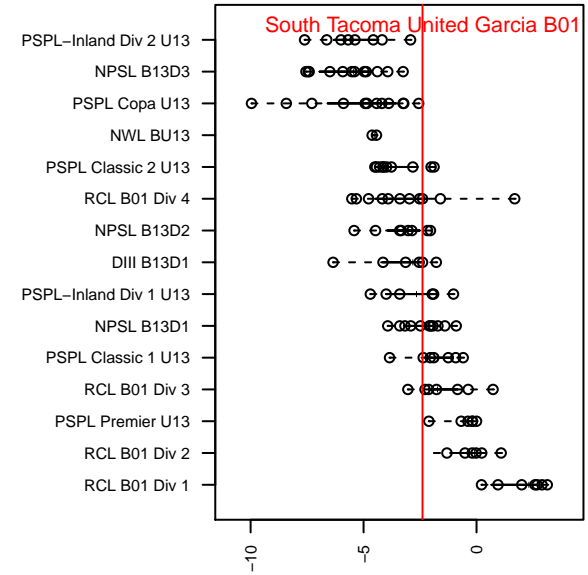

# South Tacoma United Garcia B01

South Tacoma United FC  
 Tacoma, WA  
 B01 total strength=893  
 attack=1.82 defense=1.05  
 fall league = DIII B13D1  
 notes= Pumas; Garcia 2014

alt names used:  
 STU BU13 GARCIA  
 South Tacoma – Pumas  
 South Tacoma – Pumas

Venues played:  
 2014 DIII B13D1  
 2014 Founders Cup B01  
 2014 WYS Presidents Cup B01 Division 2

**South Tacoma United Garcia B01**  
 Dots are actual minus expected GF (blue circles) and GA (red triangles).  
 Blue line is smoothed change in attack strength. Red is smoothed change in defense strength.

**attack and defense variance (black dot)  
relative to other teams  
and top 10 in region**

**attack and defense rating  
relative to others at age  
and all opponents in last 13 months**

**Performance relative to 13 month average**